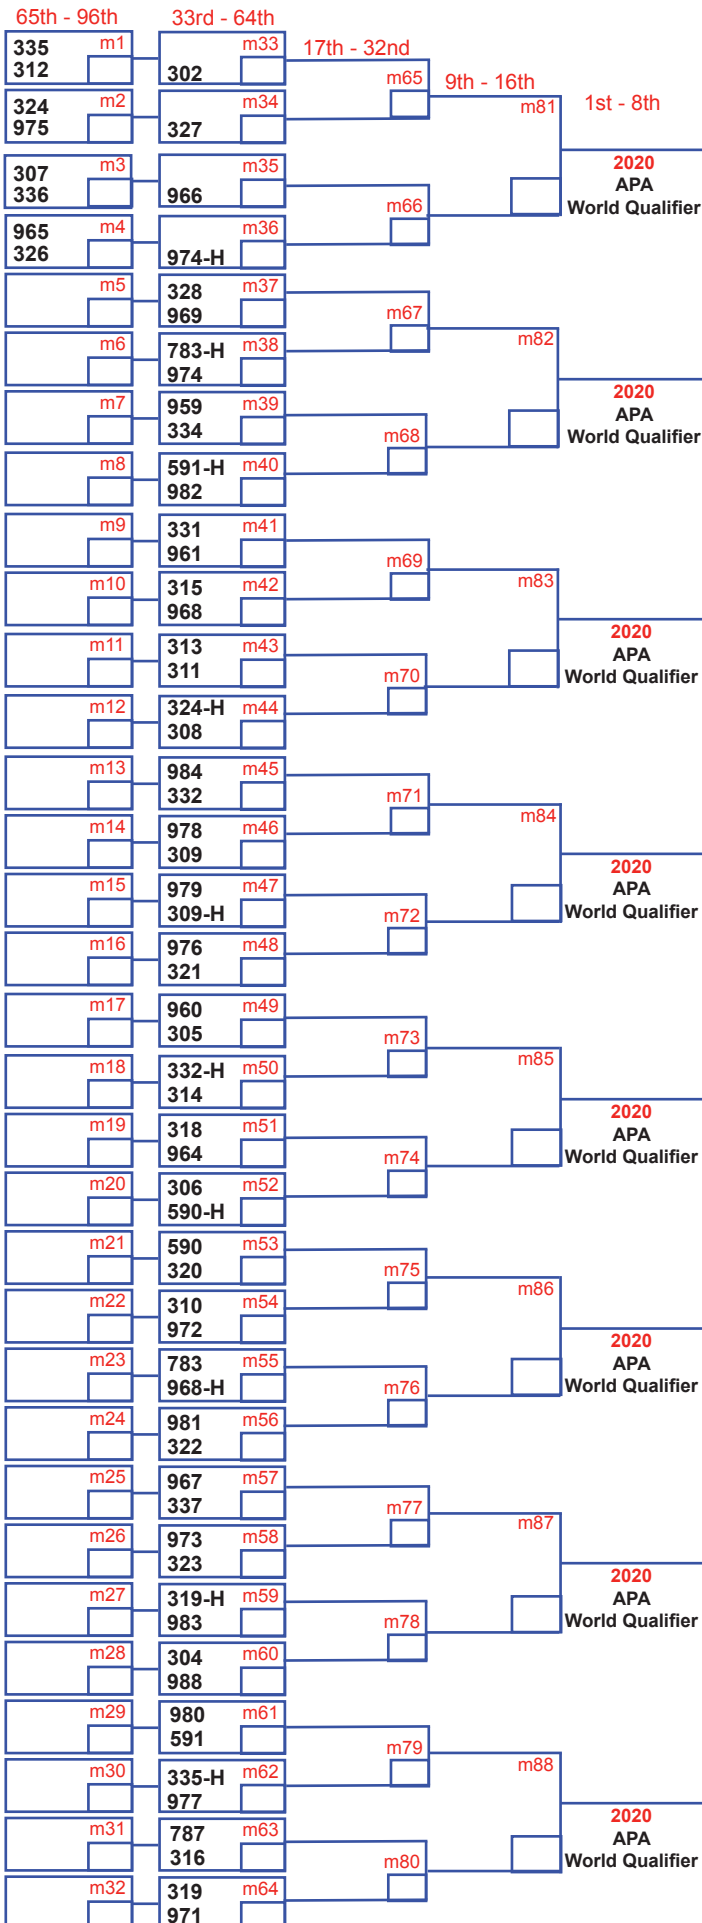

Match	Day	Date	Time
1-4, 45-64	Saturday	Sept. 28	12 Noon
33-44, 71-80	Saturday	Sept. 28	6:00pm
65-70, 84-88	Sunday	Sept. 29	11:00am
81-83	Sunday	Sept. 29	5:00pm

The #'s listed above are
MATCH #'s **not** division #'s!

SPECIAL NOTE:
(-H) indicates High Point Finisher in a 13-16 Team Division ... not the Divisional Finals Champion. "BOTH" Divisional Champion and High Point Finisher Division Numbers are listed on the Chart. Use caution when looking up your Starting Time!

TIER-1 SUMMER 2019 TRI-ANNUAL

Top "8" teams receive trophies
and advance to the $60,000
2020 APA World Qualifier

$ 25,000

TRAVEL EXPENSE FUND

Winning Teams
Spin & Win to Double their Money

Top "8" Teams $1,000
9th-16th Place $350
17th-Last Place $250

Top "8" teams receive trophies and
advance to the APA World Qualifier!