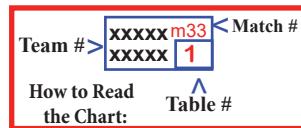

How to read the chart: (1) Find your Division # (Div. xxx) on the left side of the chart; (2) Find your match # (mxx) located inside the same box as your Division #; (3) Look at the "Match Times" chart to find when your specific match (mxx) is scheduled. If you win your starting round, simply follow the chart to the right to see when you play next! **Example:** Division 316 & Division 964 start play in match 1 (m1) scheduled for Saturday, Sept. 10th at 12 Noon; the winner advances to match 33 (m33) scheduled for Saturday, Sept. 10th at 6:00 pm; then to match 65 (m65) scheduled for Sunday, Sept. 11th at 11 am. then the winner advances to match 81 (m81) scheduled for Sunday, Sept. 11th at 5:00 pm.

SPECIAL NOTE:
 (-H) indicates High Point Finisher in a 13-16 Team Division ... not the Divisional Finals Champion.
 "BOTH" Divisional Champion and High Point Finisher Division Numbers are listed on the Chart.