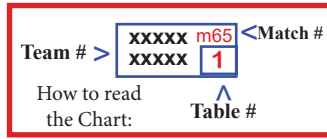

How to read the chart: (1) Find your Division # (Div. xxx) on the left side of the chart; (2) Find your match # (Mxx) located inside the same box as your Division #; (3) Look at the "Match Times" chart to find when your specific match (Mxx) is scheduled. If you win your starting round, simply follow the chart to the right to see when you play next! **Example:** Division 874 & Division 877 start play in match # 1 (m1) scheduled for Saturday, August 27th, at 12 Noon; the winner advances to match 65 (m65) Saturday, August 27th, at 6:00 pm; the winner advances to match 97 (m97) Sunday, August 28th, at 11:00 am.