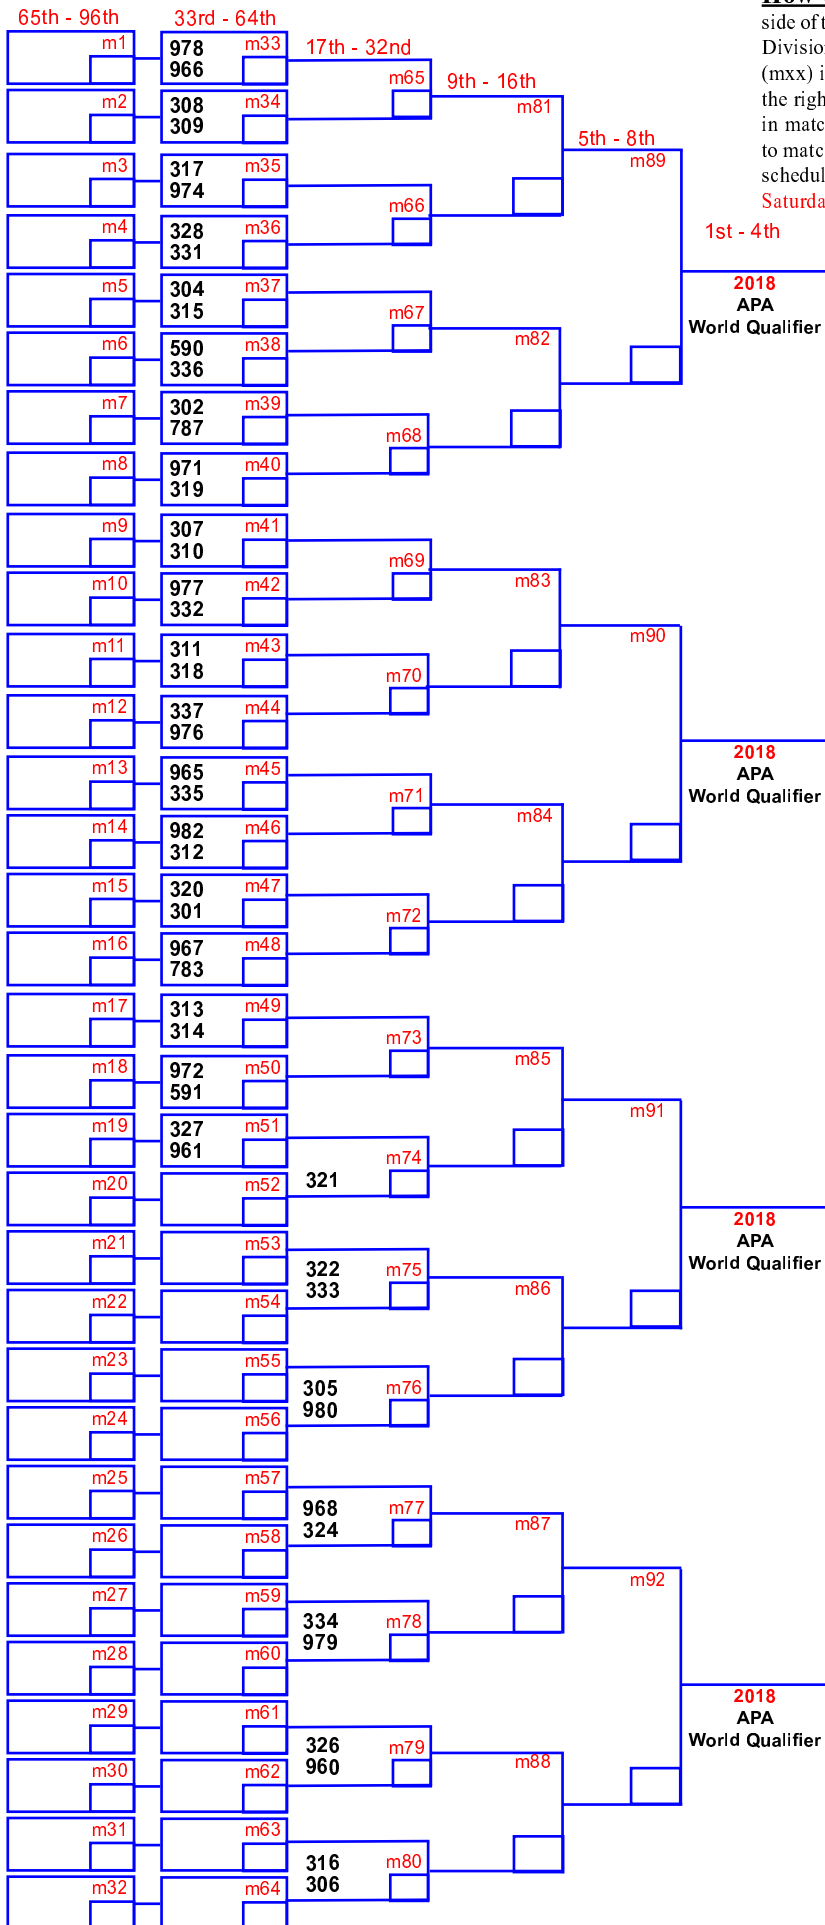

How to read the chart: (1) Find your Division # (Div. xxx) on the left side of the chart; (2) Find your match# (mxx) located inside the same box as your Division #; (3) Look at the "Match Times" chart to find when your specific match (mxx) is scheduled. If you win your starting round, simply follow the chart to the right to see when you play next! **Example:** Div. 978 & Div. 966 start play in match #33 (m33) scheduled for **Friday, June 1 at 8pm**; the winner advances to match 65 (m65) scheduled for **Friday, June 8 at 8pm**; then to match 81 (m81) scheduled for **Saturday, June 9 at 1pm**; then to match 89 (m89) scheduled for **Saturday, June 9 at 7pm**.

Match	Day	Date	Time
33-51	Friday	June 1	8:00pm
65-80	Friday	June 8	8:00pm
81-88	Saturday	June 9	1:00pm
89-92	Saturday	June 9	7:00pm

The #'s listed above are MATCH #'s **not** division #'s!

Top 4 teams receive trophies and advance to the \$55,000 2018 APA World Qualifier

STARTING TIMES FOR THE 2018 SPRING SESSION 9-BALL TIER-2 TRI-ANNUAL TOURNAMENT

ATTENTION ALL 9-BALL TIER-2 DIVISIONAL PLAYOFF CHAMPIONS

Here are the starting times. The tournament will be held at The New Green Room Billiards, 2401-G North Point Blvd., Dundalk, MD. Directions available on our website at www.apapool.com, or phone The New Green Room (410-282-0825) or the League Office (410-255-5400). Friday rounds start at 8pm, doors open at 6pm, with practice beginning at 7pm. Doors open on both Saturday at 11am ... Saturday afternoon rounds start at 1pm, with practice beginning at 12 noon.