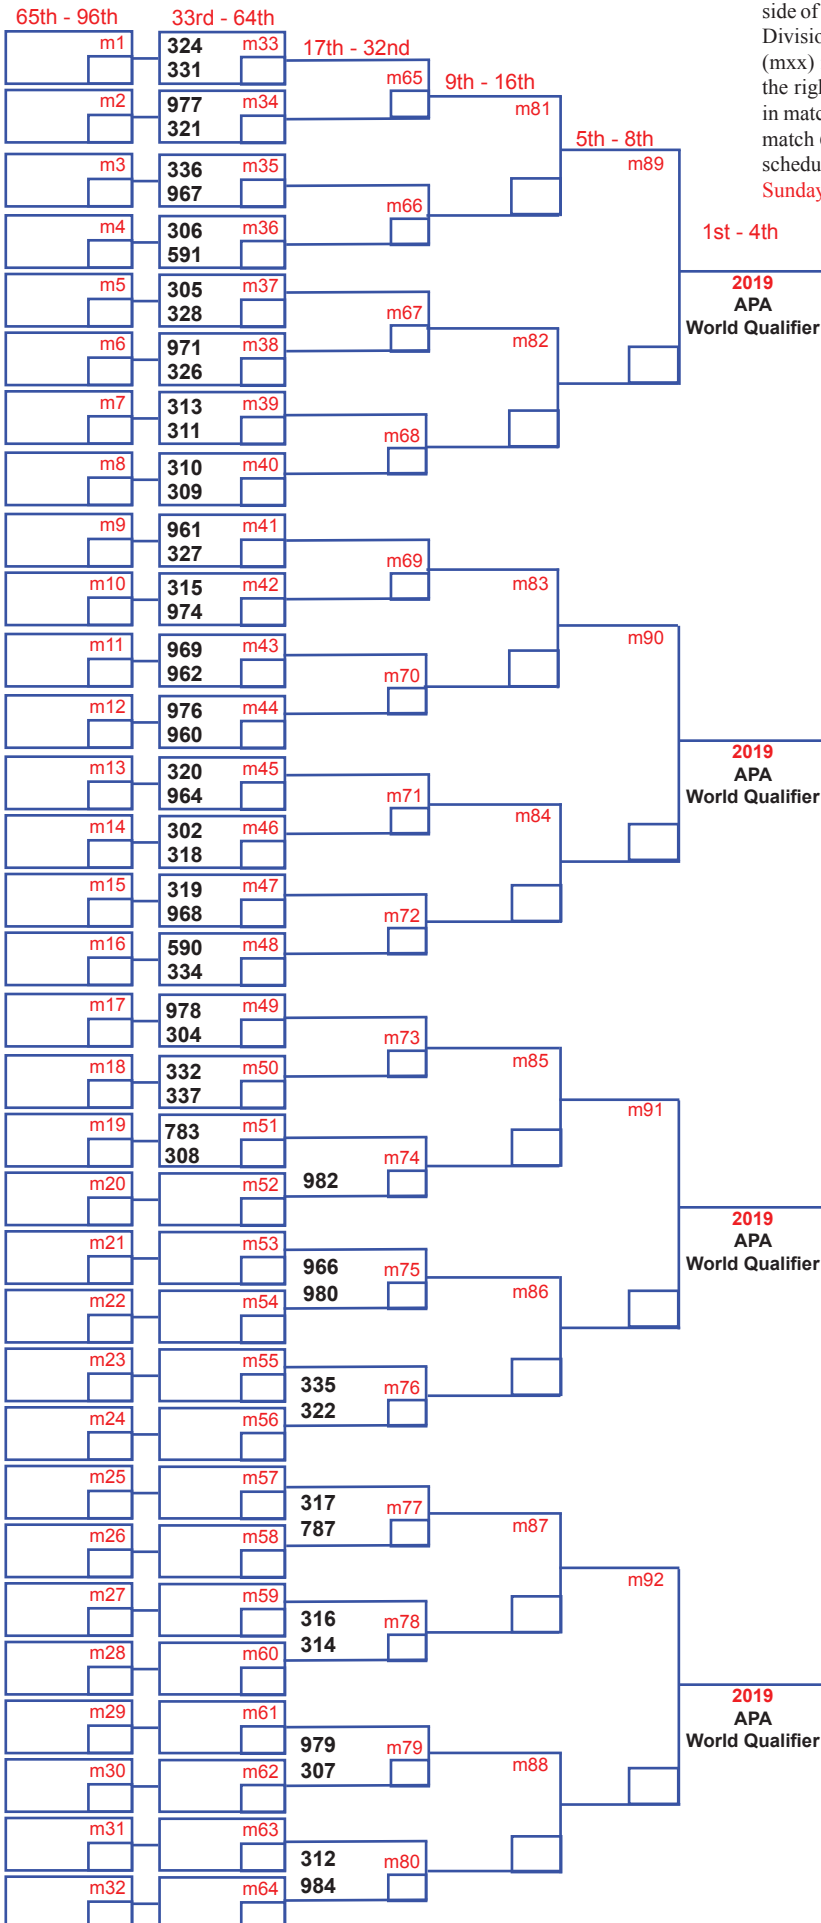

How to read the chart: (1) Find your Division # (Div. xxx) on the left side of the chart; (2) Find your match # (mxx) located inside the same box as your Division #; (3) Look at the "Match Times" chart to find when your specific match (mxx) is scheduled. If you win your starting round, simply follow the chart to the right to see when you play next! **Example:** Div. 324 & Div. 331 start play in match #33 (m33) scheduled for **Friday, June 7 at 8pm**; the winner advances to match 65 (m65) scheduled for **Saturday, June 8 at 1pm**; then to match 81 (m81) scheduled for **Saturday, June 8 at 7pm**; then to match 89 (m89) scheduled for **Sunday, June 9 at 4 pm**.

Match	Day	Date	Time
33-51	Friday	June 7	8:00pm
65-80	Saturday	June 8	1:00pm
81-88	Saturday	June 8	7:00pm
89-92	Sunday	June 9	4:00pm

The #'s listed above are **MATCH #'s** not division #'s!

Top 4 teams receive trophies and advance to the \$55,000 2019 APA World Qualifier

TIER-2 SPRING 2019 TRI-ANNUAL

\$ 12,000

PRIZE FUND
Spin & Win to
Double your Money

Top "4" teams	\$750
5th-8th place	\$300
9th-16th place	\$250
17th-32nd place	\$200
33rd-64th place	\$150

Top "4" teams receive trophies and advance

STARTING TIMES FOR THE 2019 SPRING SESSION 9-BALL TIER-2 TRI-ANNUAL TOURNAMENT

ATTENTION ALL 9-BALL TIER-2 DIVISIONAL PLAYOFF CHAMPIONS

Here are the starting times. The Tournament will be held at The New Green Room Billiards, 2401-G North Point Blvd., Dundalk, MD. Friday rounds start at 8pm, doors open at 6pm, with practice beginning at 7pm. Saturday afternoon rounds start at 1pm, doors open at 10am, with practice beginning at 12 Noon; Saturday evening rounds start at 7pm, with practice beginning at 6pm. Sunday rounds start at 4pm, doors open at 3pm, with practice beginning at 3pm.